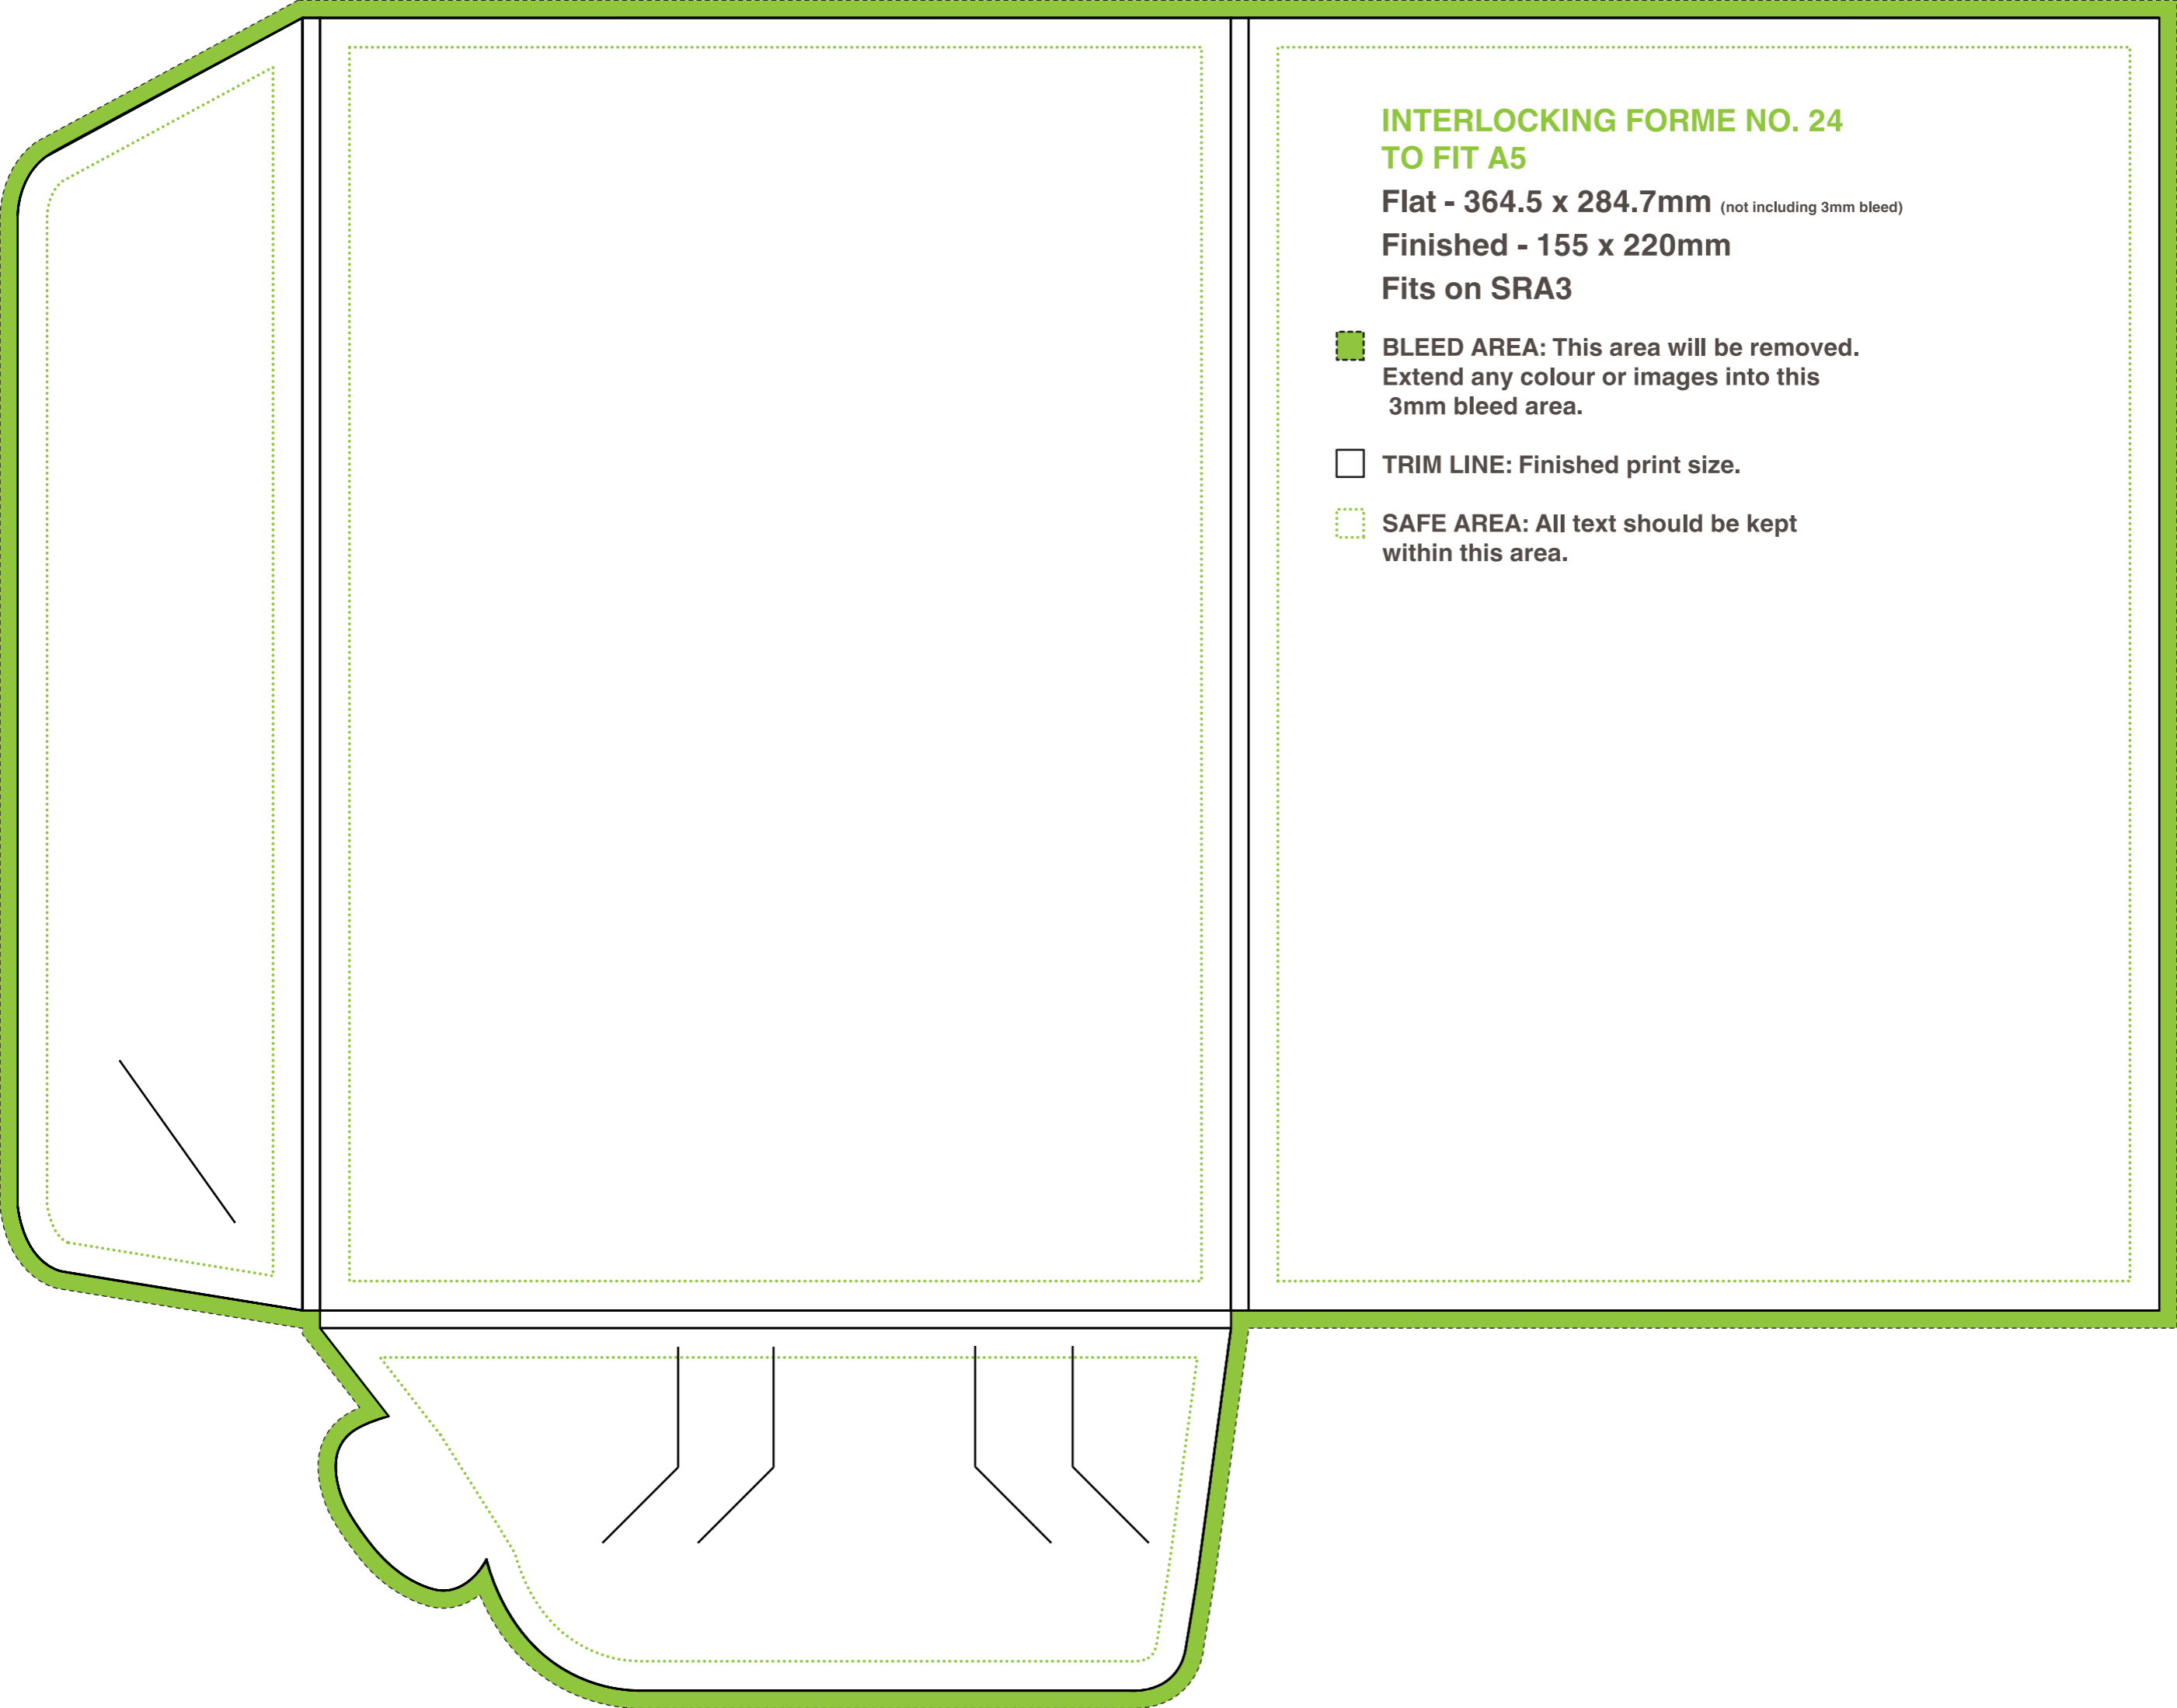

**INTERLOCKING FORME NO. 24
TO FIT A5**

Flat - 364.5 x 284.7mm (not including 3mm bleed)

Finished - 155 x 220mm

Fits on SRA3

 **BLEED AREA:** This area will be removed.
Extend any colour or images into this
3mm bleed area.

 **TRIM LINE:** Finished print size.

 **SAFE AREA:** All text should be kept
within this area.

**INTERLOCKING FORME NO. 24
TO FIT A5**

INSIDE